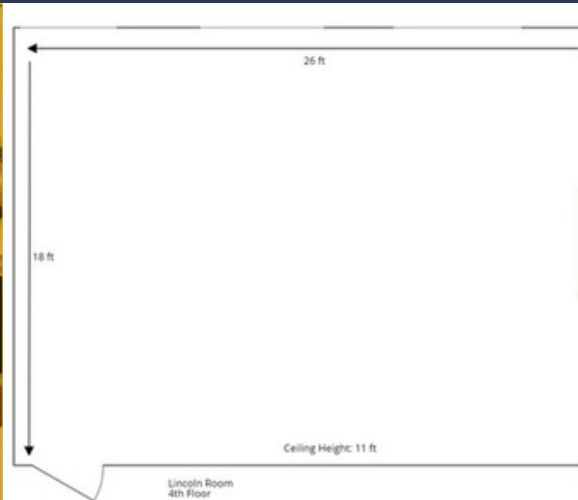

Grand Salon

- Size: 46 ft. x 34 ft. (1564 sq. ft.)
- Equipped with wireless microphones and lavaliers, 2-85 inch TV's, massive projector screens, in house risers for a stage, a dedicated in-house technician, and high-speed internet for seamless presentations.
- The atmosphere of the Grand Salon is sophisticated and versatile, providing the ideal backdrop for corporate meetings and special events.
- Capacity: Cocktail: 250. Theater: 200, Banquet: 120, Classroom: 95

Lincoln Room

- Size: 25 ft. x 19 ft. (475 sq. ft.)
- Equipped with wireless microphones and lavaliers, 2-85 inch TV's, massive projector screens, in house risers for a stage, a dedicated in-house technician, and high-speed internet for seamless presentations.
- The Lincoln Room provides an elegant and well-lit atmosphere. It boasts a fireplace, gorgeous windows, and traditional accents.
- Capacity: Cocktail: 40, Theater: 30, Banquet: 20, Classroom: 20

--Set back behind this room

The Library

- Size: 25 ft. x 19 ft. (475 sq. ft.)
- Equipped with wireless microphones and lavaliers, 2-85 inch TV's, massive projector screens, in house risers for a stage, a dedicated in-house technician, and high-speed internet for seamless presentations.
- The Library has a classic ambiance, as well as a fireplace and large windows that allow plenty of natural light to fill the room.
- Capacity: Cocktail: 30, Theater: 25, Banquet: 20, Classroom: 20

Set back behind this room---

The Solarium

- Size: 45 ft. x 19 ft. (900 sq. ft.)
- Equipped with wireless microphones and lavaliers, 2-85 inch TV's, massive projector screens, in house risers for a stage, a dedicated in-house technician, and high-speed internet for seamless presentations.
- Overlooks St. Patrick's Cathedral, boasts floor-to-ceiling windows, a private terrace and views of New York City.
- Capacity: Cocktail: 130, Theater: 80, Banquet: 80, Classroom: 50