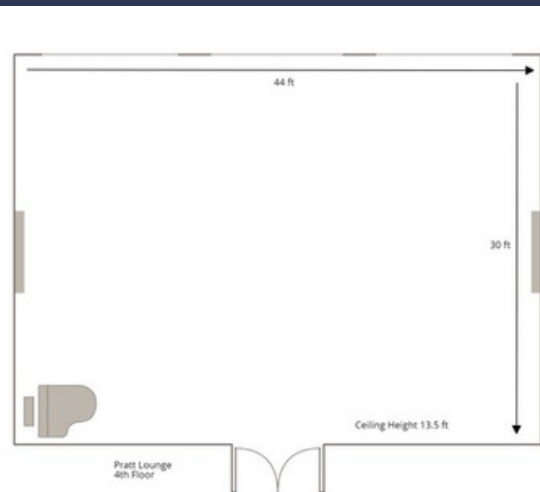

Grand Ballroom

- Size: 47 ft. x 37 ft. (1739 sq. ft.)
- Equipped with wireless microphones and lavaliers, 2-85 inch TV's, massive projector screens, in house risers for a stage, a dedicated in-house technician, and high-speed internet for seamless presentations.
- The Grand Ballroom is our largest ballroom and event space, with 20-foot ceilings and Baccarat crystal chandeliers.
- Capacity: Cocktail: 350, Theater: 240, Banquet: 180, Classroom: 120

Grand Salon

- Size: 46 ft. x 34 ft. (1564 sq. ft.)
- Equipped with wireless microphones and lavaliers, 2-85 inch TV's, massive projector screens, in house risers for a stage, a dedicated in-house technician, and high-speed internet for seamless presentations.
- The atmosphere of the Grand Salon is sophisticated and versatile, providing the ideal backdrop for corporate meetings and special events.
- Capacity: Cocktail: 250. Theater: 200, Banquet: 120, Classroom: 95

Lincoln Room

- Size: 25 ft. x 19 ft. (475 sq. ft.)
- Equipped with wireless microphones and lavaliers, 2-85 inch TV's, massive projector screens, in house risers for a stage, a dedicated in-house technician, and high-speed internet for seamless presentations.
- The Lincoln Room provides an elegant and well-lit atmosphere. It boasts a fireplace, gorgeous windows, and traditional accents.
- Capacity: Cocktail: 40, Theater: 30, Banquet: 20, Classroom: 20

Set back behind this room---

The Solarium

- Size: 45 ft. x 19 ft. (900 sq. ft.)
- Equipped with wireless microphones and lavaliers, 2-85 inch TV's, massive projector screens, in house risers for a stage, a dedicated in-house technician, and high-speed internet for seamless presentations.
- Overlooks St. Patrick's Cathedral, boasts floor-to-ceiling windows, a private terrace and views of New York City.
- Capacity: Cocktail: 130, Theater: 80, Banquet: 80, Classroom: 50