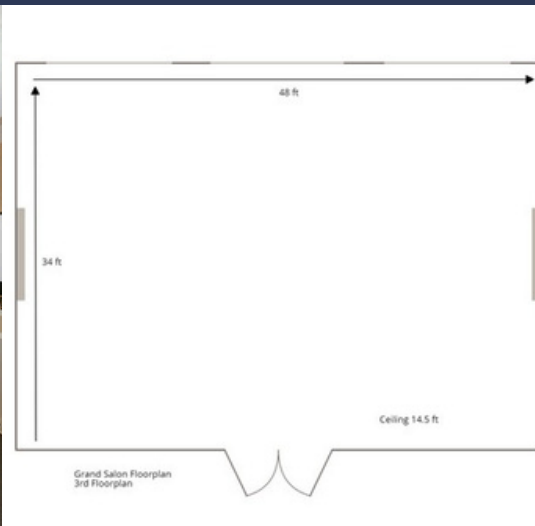

Grand Salon

- Size: 46 ft. x 34 ft. (1564 sq. ft.)
- Equipped with wireless microphones and lavaliers, 2-85 inch TV's, massive projector screens, in house risers for a stage, a dedicated in-house technician, and high-speed internet for seamless presentations.
- The atmosphere of the Grand Salon is sophisticated and versatile, providing the ideal backdrop for corporate meetings and special events.
- Capacity: Cocktail: 250. Theater: 200, Banquet: 120, Classroom: 95