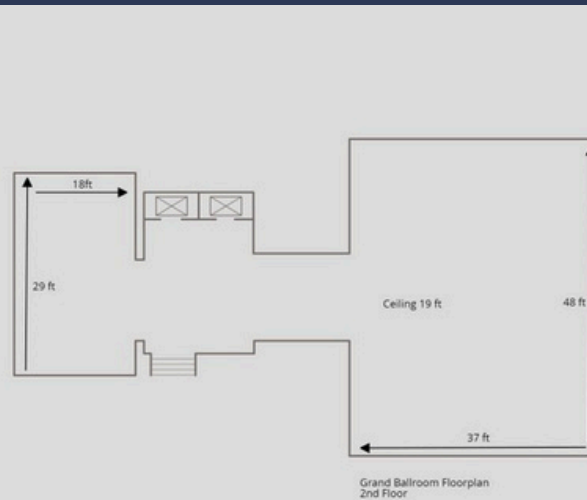

Grand Ballroom

- Size: 47 ft. x 37 ft. (1739 sq. ft.)
- Equipped with wireless microphones and lavaliers, 2-85 inch TV's, massive projector screens, in house risers for a stage, a dedicated in-house technician, and high-speed internet for seamless presentations.
- The Grand Ballroom is our largest ballroom and event space, with 20-foot ceilings and Baccarat crystal chandeliers.
- Capacity: Cocktail: 350, Theater: 240, Banquet: 180, Classroom: 120

Lincoln Room

- Size: 25 ft. x 19 ft. (475 sq. ft.)
- Equipped with wireless microphones and lavaliers, 2-85 inch TV's, massive projector screens, in house risers for a stage, a dedicated in-house technician, and high-speed internet for seamless presentations.
- The Lincoln Room provides an elegant and well-lit atmosphere. It boasts a fireplace, gorgeous windows, and traditional accents.
- Capacity: Cocktail: 40, Theater: 30, Banquet: 20, Classroom: 20

--Set back behind this room

The Library

- Size: 25 ft. x 19 ft. (475 sq. ft.)
- Equipped with wireless microphones and lavaliers, 2-85 inch TV's, massive projector screens, in house risers for a stage, a dedicated in-house technician, and high-speed internet for seamless presentations.
- The Library has a classic ambiance, as well as a fireplace and large windows that allow plenty of natural light to fill the room.
- Capacity: Cocktail: 30, Theater: 25, Banquet: 20, Classroom: 20

Set back behind this room---

The Solarium

- Size: 45 ft. x 19 ft. (900 sq. ft.)
- Equipped with wireless microphones and lavaliers, 2-85 inch TV's, massive projector screens, in house risers for a stage, a dedicated in-house technician, and high-speed internet for seamless presentations.
- Overlooks St. Patrick's Cathedral, boasts floor-to-ceiling windows, a private terrace and views of New York City.
- Capacity: Cocktail: 130, Theater: 80, Banquet: 80, Classroom: 50