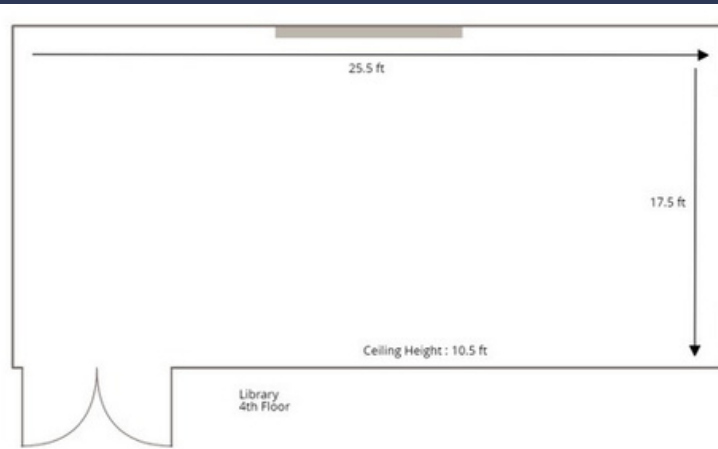

Grand Ballroom

- Size: 47 ft. x 37 ft. (1739 sq. ft.)
- Equipped with wireless microphones and lavaliers, 2-85 inch TV's, massive projector screens, in house risers for a stage, a dedicated in-house technician, and high-speed internet for seamless presentations.
- The Grand Ballroom is our largest ballroom and event space, with 20-foot ceilings and Baccarat crystal chandeliers.
- Capacity: Cocktail: 350, Theater: 240, Banquet: 180, Classroom: 120

Lincoln Room

- Size: 25 ft. x 19 ft. (475 sq. ft.)
- Equipped with wireless microphones and lavaliers, 2-85 inch TV's, massive projector screens, in house risers for a stage, a dedicated in-house technician, and high-speed internet for seamless presentations.
- The Lincoln Room provides an elegant and well-lit atmosphere. It boasts a fireplace, gorgeous windows, and traditional accents.
- Capacity: Cocktail: 40, Theater: 30, Banquet: 20, Classroom: 20

--Set back behind this room

The Library

- Size: 25 ft. x 19 ft. (475 sq. ft.)
- Equipped with wireless microphones and lavaliers, 2-85 inch TV's, massive projector screens, in house risers for a stage, a dedicated in-house technician, and high-speed internet for seamless presentations.
- The Library has a classic ambiance, as well as a fireplace and large windows that allow plenty of natural light to fill the room.
- Capacity: Cocktail: 30, Theater: 25, Banquet: 20, Classroom: 20

Set back behind this room---

The Solarium

- Size: 45 ft. x 19 ft. (900 sq. ft.)
- Equipped with wireless microphones and lavaliers, 2-85 inch TV's, massive projector screens, in house risers for a stage, a dedicated in-house technician, and high-speed internet for seamless presentations.
- Overlooks St. Patrick's Cathedral, boasts floor-to-ceiling windows, a private terrace and views of New York City.
- Capacity: Cocktail: 130, Theater: 80, Banquet: 80, Classroom: 50